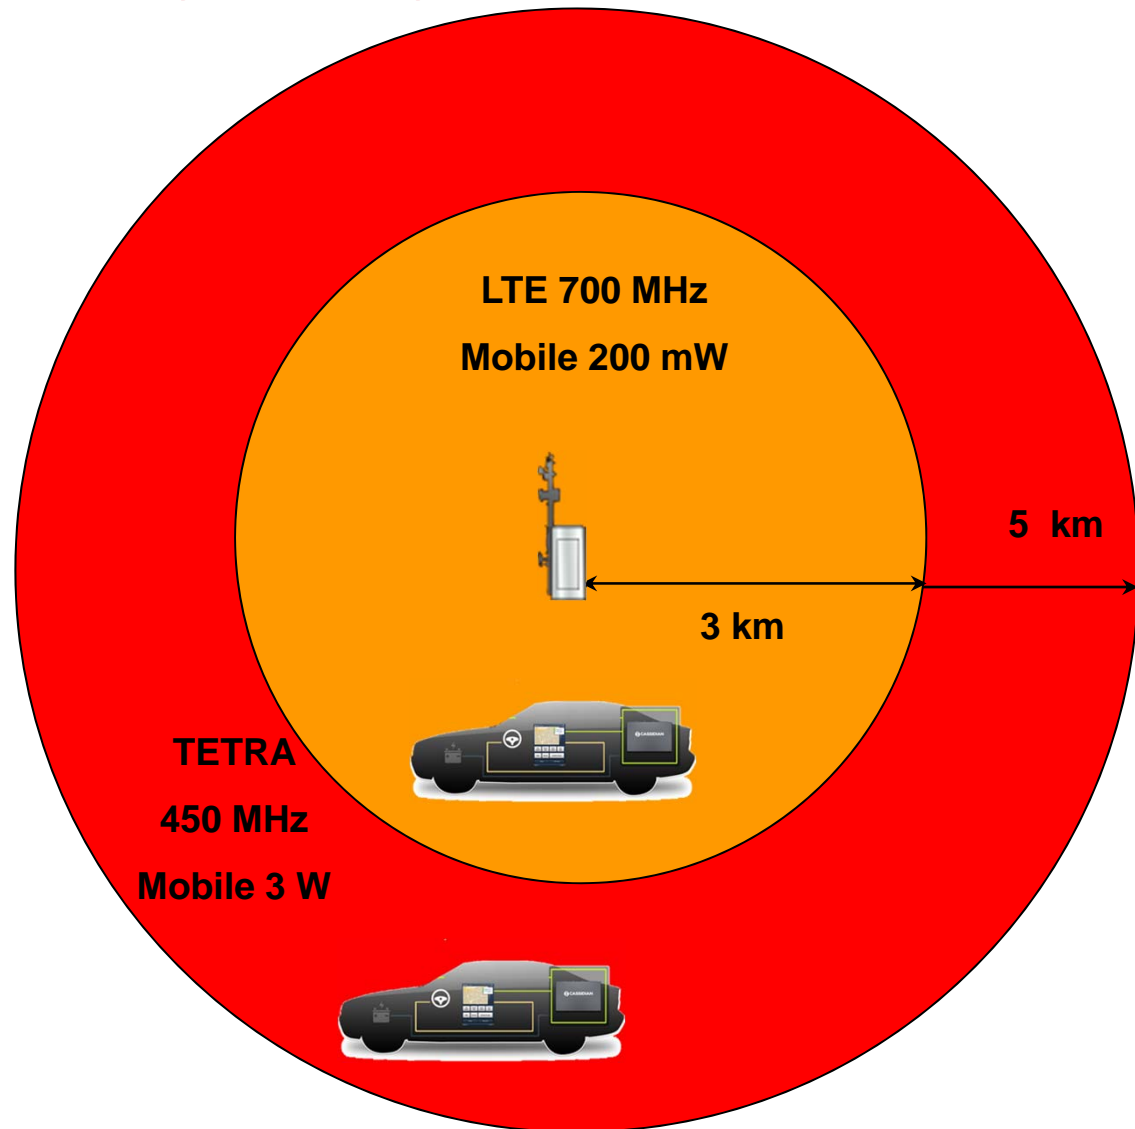

Commercial Mobile Subscribers

Source: GSMA

Booming Data Requirements

Long Term Evolution as a response to Data Explosion

- Driven by mobile operators Internet Access business plans
- Increased data capabilities and spectrum efficiency:
 - 1:1 frequency re-use
 - Bandwidth is shared
 - A single user under a cell gets all capacity
 - Multiple users under the same cell share the total available capacity of the cell

PLANNING FOR THE WORSE CASE

Coverage: Impacts of cell edge throughput requirements

URBAN ENVIRONMENT

400 kbps AT LTE CELL EDGE FOR VIDEO

X2 to X3 NUMBER OF TETRA SITES

Coverage: Impacts of High Power

URBAN
ENVIRONMENT

400 kbps AT LTE
CELL EDGE FOR
VIDEO

Capacity in an LTE Cell

FDD
2*5 MHZ

WORSE CASE

3 simultaneous uplink video streams @ 400⁸ kbps

Devices

- High cost of non-ruggedization when failures occur during operations
- Device to device communication mandatory in case of network destruction
- High power transmission to keep 1:1 radio site ratio with current Professional Mobile Radio technology