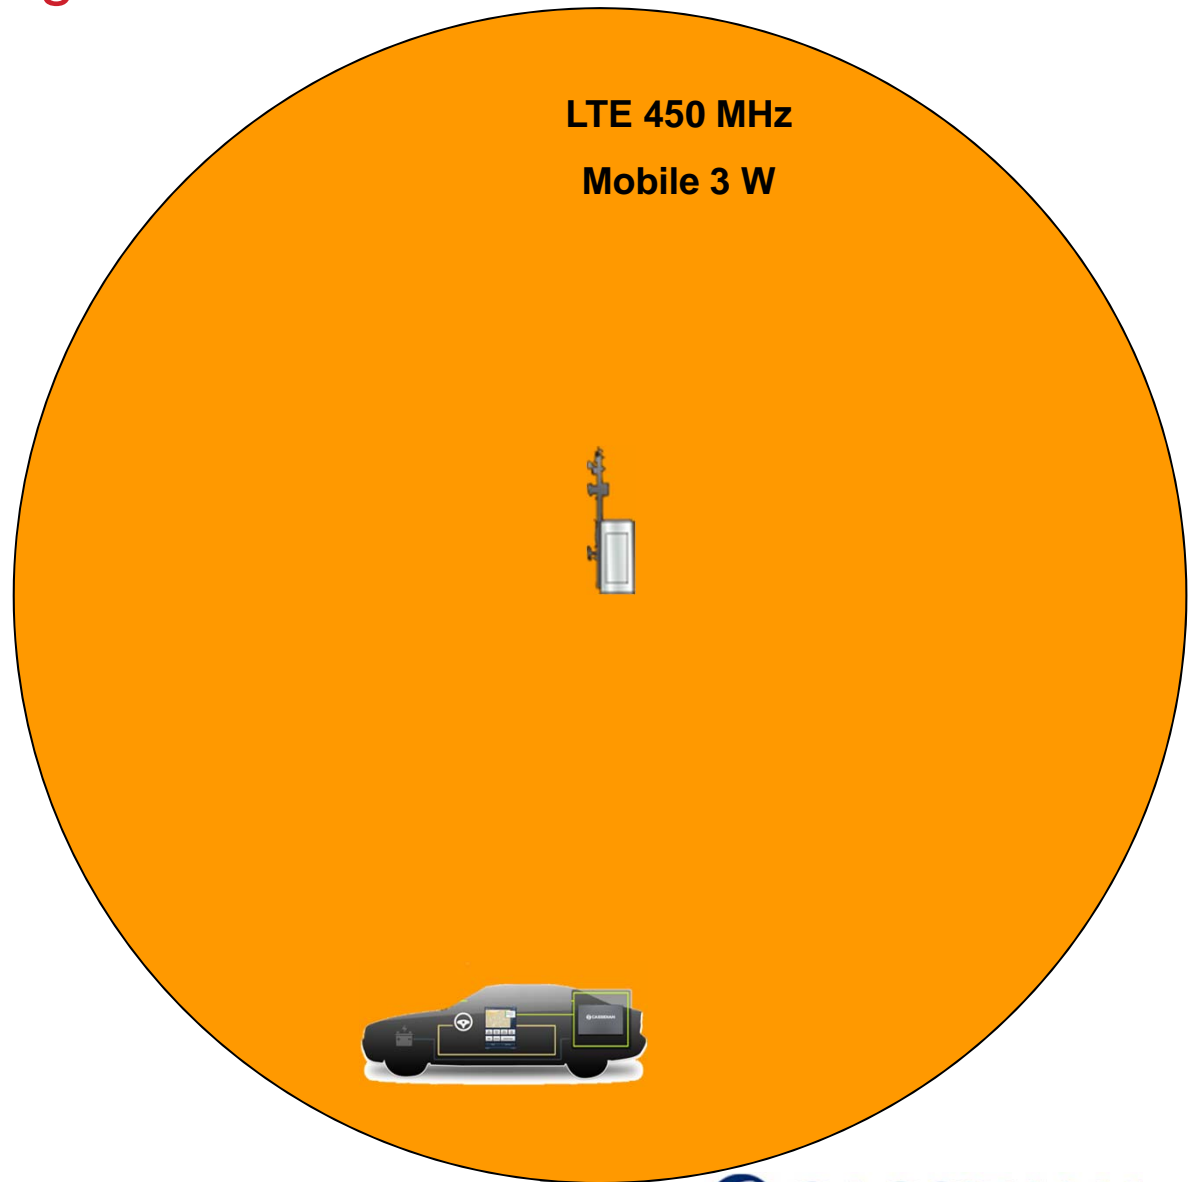

PLANNING FOR THE WORSE CASE

Coverage: Impacts of cell edge throughput requirements

URBAN ENVIRONMENT

400 kbps AT LTE CELL EDGE FOR VIDEO

X2 to X3 NUMBER OF TETRA SITES

Coverage: Impacts of High Power

URBAN
ENVIRONMENT

400 kbps AT LTE
CELL EDGE FOR
VIDEO

Capacity in an LTE Cell

FDD
2*5 MHZ

WORSE CASE

3 simultaneous uplink video streams @ 400⁸ kbps

Devices

- High cost of non-ruggedization when failures occur during operations
- Device to device communication mandatory in case of network destruction
- High power transmission to keep 1:1 radio site ratio with current Professional Mobile Radio technology