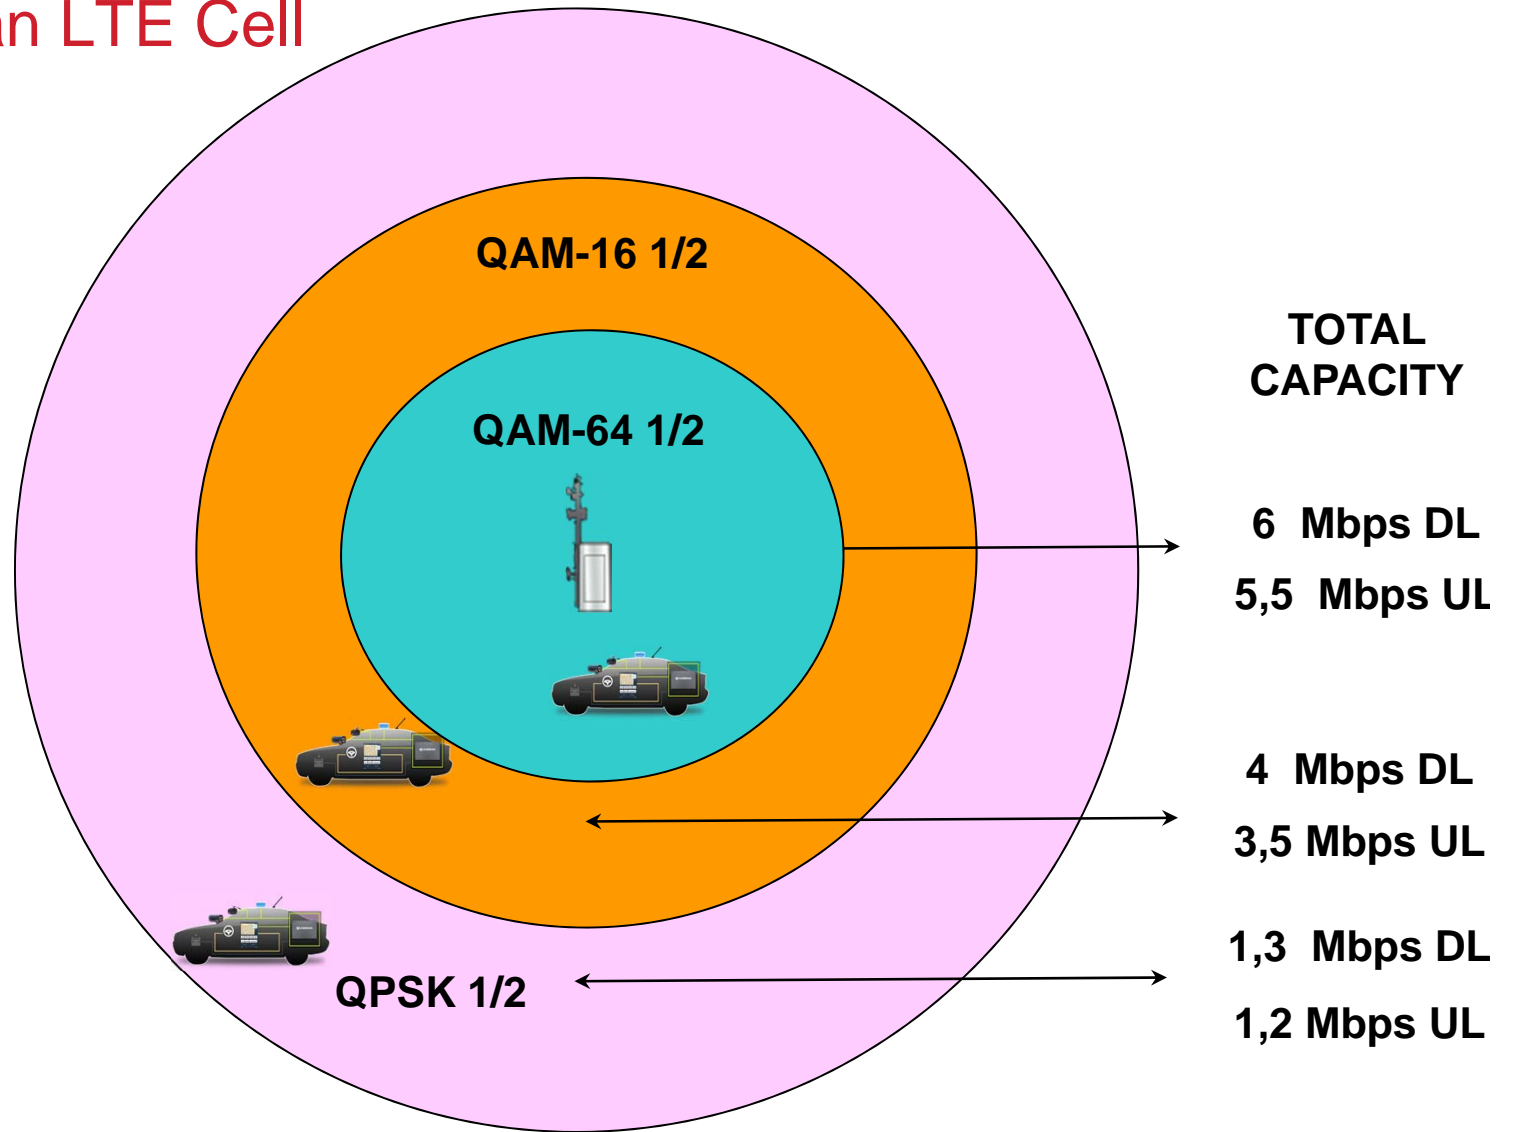

PLANNING FOR THE WORSE CASE

Coverage: Impacts of cell edge throughput requirements

URBAN ENVIRONMENT

400 kbps AT LTE CELL EDGE FOR VIDEO

X2 to X3 NUMBER OF TETRA SITES

Coverage: Impacts of High Power

URBAN
ENVIRONMENT

400 kbps AT LTE
CELL EDGE FOR
VIDEO

Capacity in an LTE Cell

FDD
2*5 MHZ

WORSE CASE

3 simultaneous uplink video streams @ 400⁸ kbps

Devices

- High cost of non-ruggedization when failures occur during operations
- Device to device communication mandatory in case of network destruction
- High power transmission to keep 1:1 radio site ratio with current Professional Mobile Radio technology