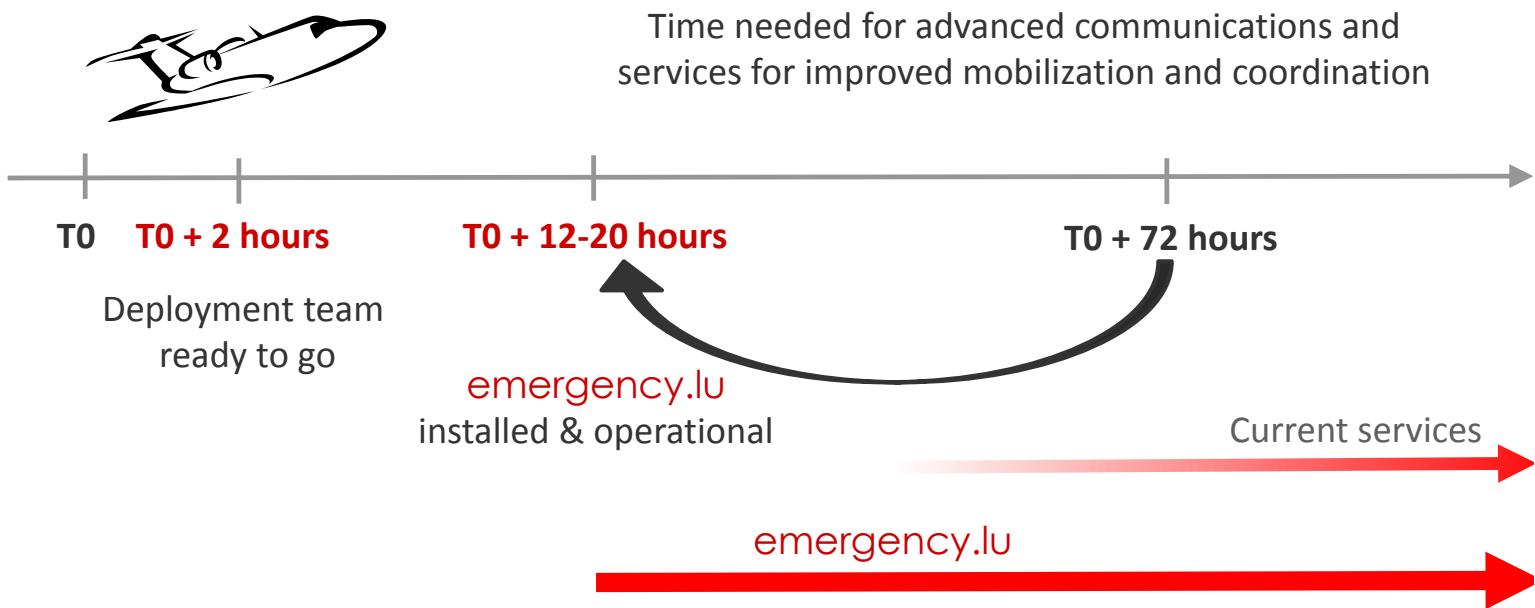

emergency.lu

A SATELLITE BASED
TELECOMMUNICATION PLATFORM
IN SUPPORT OF HUMANITARIAN
OPERATIONS

emergency.lu

RATIONALE

emergency.lu

APPROACH OF EMERGENCY.LU

- **emergency.lu** covers

National, European and International processes and tools

- **emergency.lu** is an integral and complementary part of the worldwide humanitarian tool box for setting up telecommunications and information-sharing systems

emergency.lu

PRIVATE PARTNERS TO THE PPP