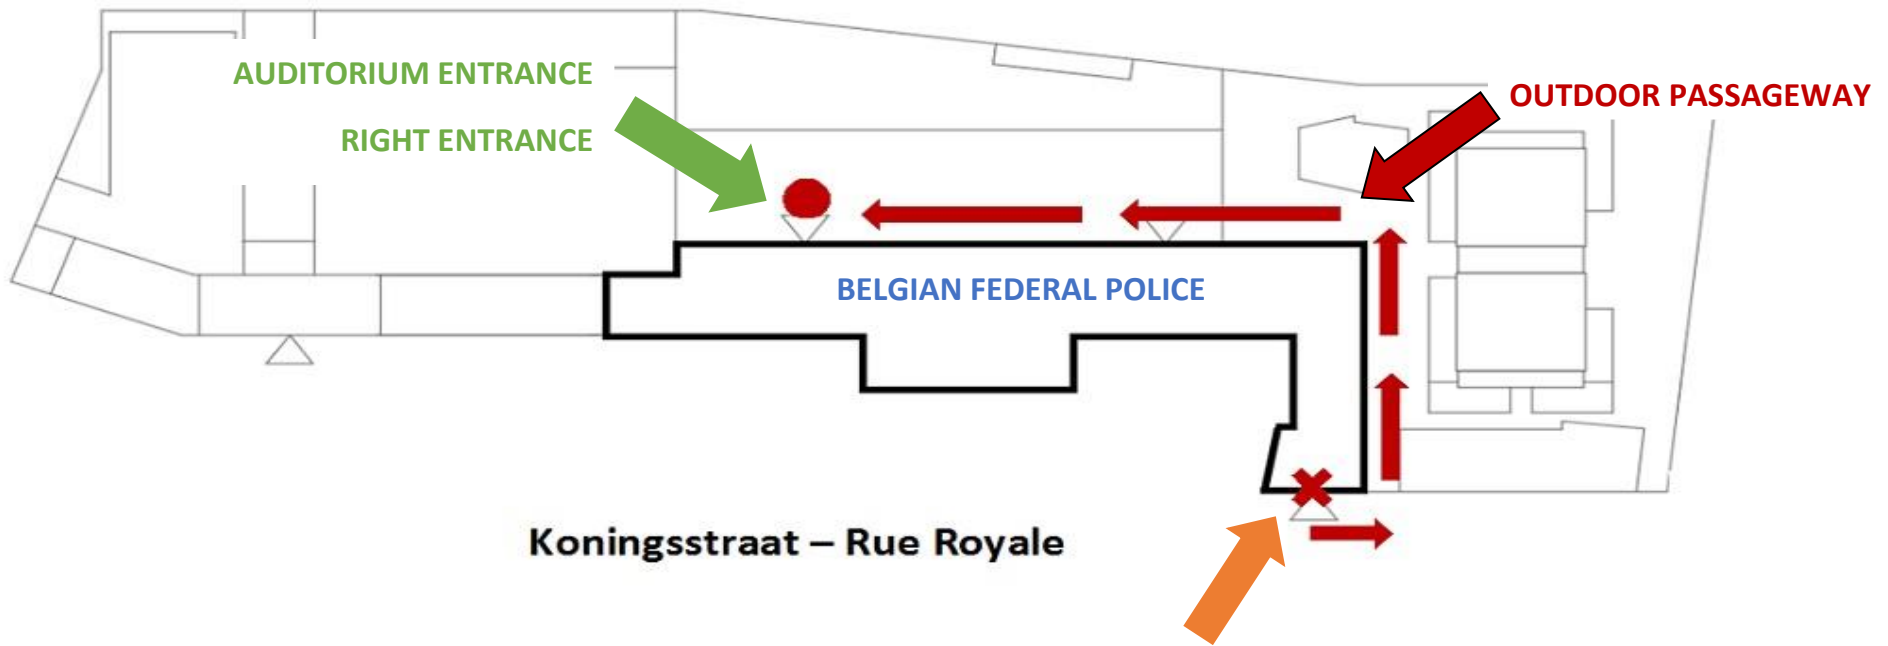

Pachecolaan – Boulevard Pachéco

Koningsstraat – Rue Royale

MAIN ENTRANCE (not the right entrance)

FOLLOW OUTDOOR PASSAGEWAY (red arrows)